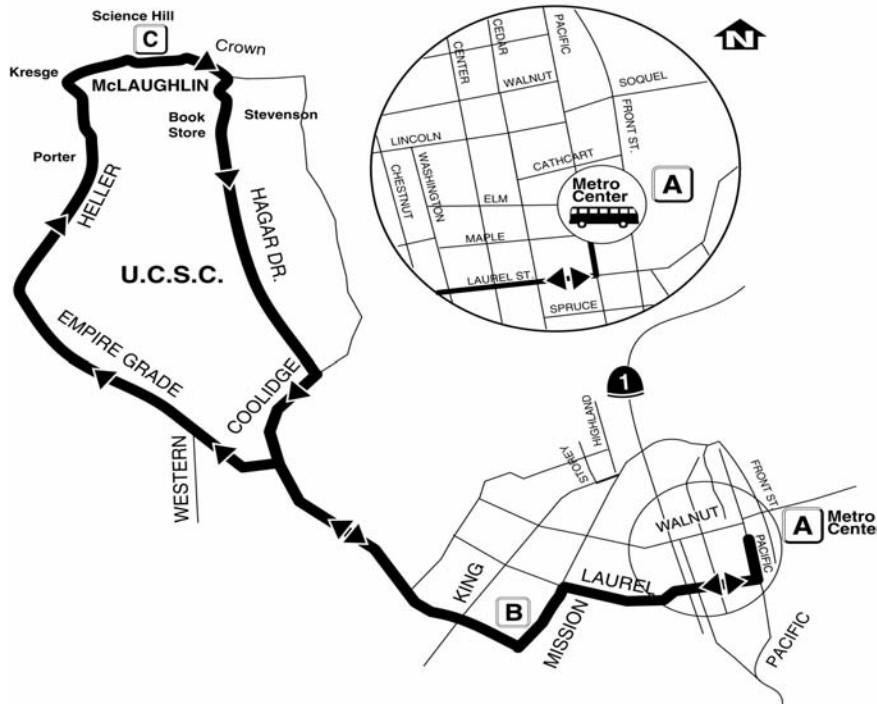

Route 15 - University via Laurel West Monday - Thursday Service June 23 to August 28, 2008

Depart Santa Cruz Metro Center Lane 1	Bay & Mission	Science Hill	Bay & Mission	Arrive Santa Cruz Metro Center
8:25A	8:31A	8:43A	8:53A	9:10A
9:25A	9:31A	9:43A	9:53A	10:10A
12:25P	12:31P	12:43P	12:53P	1:10P
1:25P	1:31P	1:43P	1:53P	2:10P
2:25P	2:31P	2:43P	2:53P	3:10P
3:25P	3:31P	3:43P	3:53P	4:10P
4:25P	4:31P	4:43P	4:53P	5:10P

(These trips are not listed in Metro Headways)